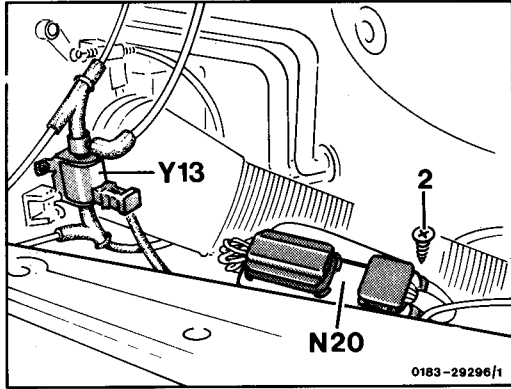

83-558 Removal and installation of air conditioner/automatic temperature control unit (up to 08/87)

Operation no. of operation texts and work units or standard texts
and flat rates 83-0648

- | | |
|---|-------------|
| Glove box | remove. |
| 6- and 12-pin connectors on control unit (N20) .. | disconnect. |
| Screw (2) | screw out. |
| In opposite order | reinstall. |