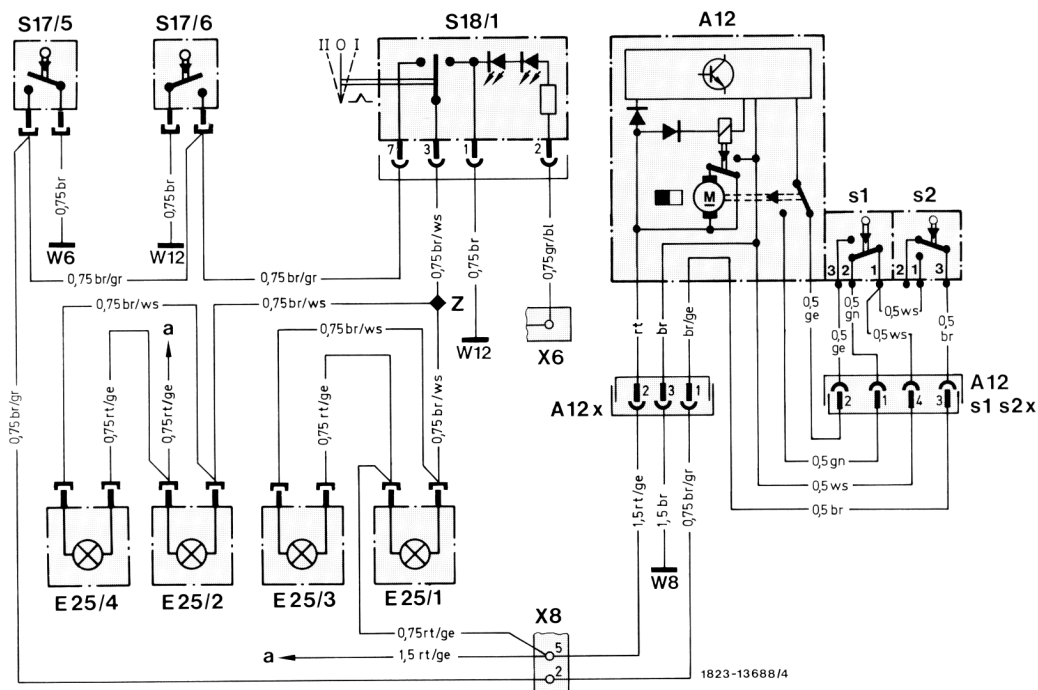

72-265 Electric wiring diagram (T-sedan)

Wiring diagram tailgate closing assist

A 12	Tailgate closing assist	W 6	Ground, trunk, left wheelhouse
A 12x	Plug connection tailgate closing assist	W 8	Ground, tailgate (terminal block)
A 12s1	Plug connection tailgate microswitch	W 12	Ground, center console
s2x	(starting 06/86)	X 6	Terminal block, terminal 58d
A 12/s1	Switch tailgate closing assist	X 8	Terminal block, tailgate
A 12/s2	Switch tailgate lock	a	Fuse C, terminal 30
E 25/1	Right C-pillar interior lamp, rear	Z	Solder joint in harness
E 25/2	Left C-pillar interior lamp, rear		
E 25/3	Right D-pillar interior lamp, rear		
E 25/4	Left D-pillar interior lamp, rear		
S 17/5	Left rear door contact switch		
S 17/6	Right rear door contact switch		
S 18/1	Illuminated rear dome lamp switch		